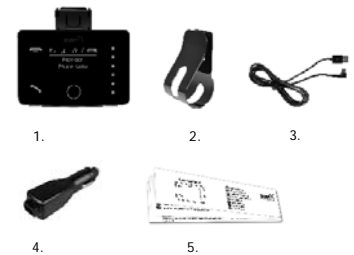

Easy installation of the sun visor clip:

Technical details	
External dimensions	88 x 60 x 15 mm
Operating voltage	5 V
Talk time	up to 7 h
Standby time	up to 350 h
Bluetooth [®] profiles	Handsfree, A2DP
Accreditations	
	Hands-free car kit BURY EasyTouch Pro meets the requirements of the EU-Directive 1999/5/EC (R&TTE Directive)
	The cigarette lighter plug for this hands-free car kit has type approval pursuant to the 2009/19/EC Guideline concerning 'Electromagnetic Compatibility in Motor Vehicles'

Easy positioning on the sun visor

Scope of delivery:

1. Hands-free car kit
2. Sun visor clip
3. Mini-USB cable
4. Cigarette lighter plug
5. Printed instruction booklet (full instruction manual on the internet)