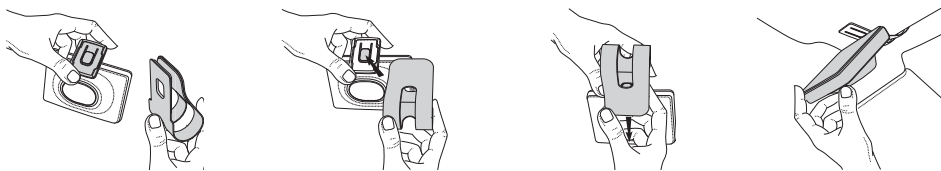

BURY EasyTouch Pro

Mobile *Bluetooth*[®] hands-free car kit with sensor key control and display

- Voice Tags**¹ – access to voice tags stored on mobile phone
- Illuminated sensor keys** – for menu prompting, call handling and volume control
- Display** – of the caller's name or telephone number and further information on the display
- Portable and compact** – install into a different vehicle within a matter of seconds
- Sun visor clip** – or straightforward installation and flexible use

In detail:

- **Text-to-Speech**² – Readout of status and information messages
- **Update possibility** – via USB cable and software package
- **Best battery performance function** – dim LEDs
- **Memory capacity** – max. 8 telephone signatures, one telephone book with max. 1,000 entries
- **Compact** – integrated speaker and microphone
- **Bluetooth**[®] – **wireless connection** of the mobile phone and carkit
- **Music playback** – from music files saved on the mobile phone via A2DP

Easy installation of the sun visor clip:

Technical details	
External dimensions	88 x 60 x 15 mm
Operating voltage	5 V
Talk time	up to 7 h
Standby time	up to 350 h
Bluetooth [®] profiles	Handsfree, A2DP
Accreditations	
	Hands-free car kit BURY EasyTouch Pro meets the requirements of the EU-Directive 1999/5/EC (R&TTE Directive)
	The cigarette lighter plug for this hands-free car kit has type approval pursuant to the 2009/19/EC Guideline concerning 'Electromagnetic Compatibility in Motor Vehicles'

Easy positioning on the sun visor

Scope of delivery:

1. Hands-free car kit
2. Sun visor clip
3. Mini-USB cable
4. Cigarette lighter plug
5. Printed instruction booklet (full instruction manual on the internet)