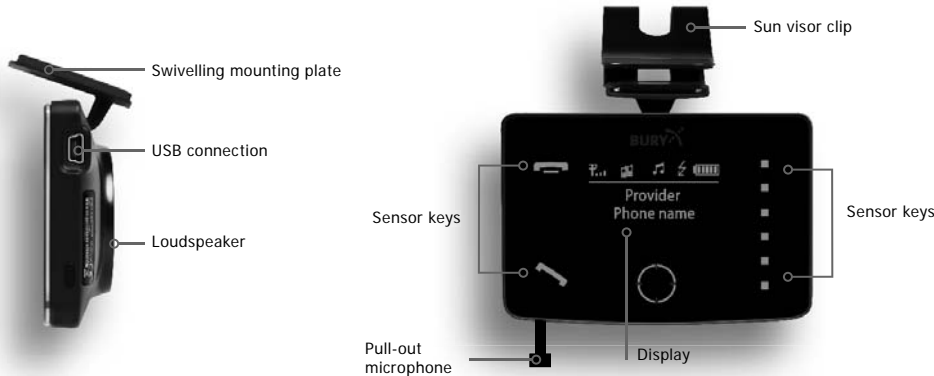

BURY EasyTouch Pro

Mobile *Bluetooth*[®] hands-free car kit with sensor key control and display

- Voice Tags**¹ – access to voice tags stored on mobile phone
- Illuminated sensor keys** – for menu prompting, call handling and volume control
- Display** – of the caller's name or telephone number and further information on the display
- Portable and compact** – install into a different vehicle within a matter of seconds
- Sun visor clip** – or straightforward installation and flexible use

In detail:

- **Text-to-Speech**² – Readout of status and information messages
- **Update possibility** – via USB cable and software package
- **Best battery performance function** – dim LEDs
- **Memory capacity** – max. 8 telephone signatures, one telephone book with max. 1,000 entries
- **Compact** – integrated speaker and microphone
- **Bluetooth**[®] – **wireless connection** of the mobile phone and carkit
- **Music playback** – from music files saved on the mobile phone via A2DP

Easy installation of the sun visor clip:

Technical details	
External dimensions	88 x 60 x 15 mm
Operating voltage	5 V
Talk time	up to 7 h
Standby time	up to 350 h
Bluetooth [®] profiles	Handsfree, A2DP
Accreditations	
	Hands-free car kit BURY EasyTouch Pro meets the requirements of the EU-Directive 1999/5/EC (R&TTE Directive)
	The cigarette lighter plug for this hands-free car kit has type approval pursuant to the 2009/19/EC Guideline concerning 'Electromagnetic Compatibility in Motor Vehicles'

Easy positioning on the sun visor

Scope of delivery:

1. Hands-free car kit
2. Sun visor clip
3. Mini-USB cable
4. Cigarette lighter plug
5. Printed instruction booklet (full instruction manual on the internet)